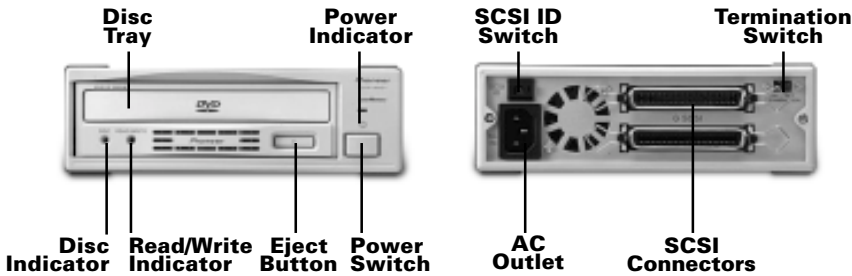

DVD-R DRIVE

DVR-S201

- **1X write and 2X read speeds**
- **SCSI-2 Interface**
- **Incremental write feature**
- **Write-once technology**
- **Drive ships with Prassi premastering software and 3 DVD-R discs**

DVD-RECORDABLE DRIVE DVR-S201

DVD-R Disc

DVS-V4700-T19

- 4.7GB Version1.9 "Sample Media"
- Write-once technology
- 100 years life expectancy

DVS-V3950S-B

- 3.95GB capacity
- Write-once, single-sided media
- Compatible with DVD-ROM drives and DVD-Video players

DVS-VP3950S-B

- 3.95GB Printable Media

DVR-S201 Specifications

| | | |
|------------------------|---|--------------------------------------|
| Product Form | Sub-system | |
| Dimensions (W x H x D) | 195 x 65 x 254 mm 7-11/16" x 2-9/16" x 10" | |
| Net Weight | 2.8 kg 6 lbs. 3 oz. | |
| Disc | Write | DVD-R (3.95GB and *4.7GB) |
| | Read | DVD-ROM DVD-R (3.95GB and *4.7GB) |
| Writing Methods | Disc at once Incremental write | |
| Interface | SCSI2 | |
| Loading System | Tray | |

DVD-R Disc Specifications

| | DVS-V3950 | DVS-VP3950 | DVS-R4700 Version1.9 "Sample Media" |
|------------------------------|-----------------|-----------------|--|
| Data Capacity (single-sided) | 3.9GB | 3.95GB | 4.7GB |
| Laser wavelength- Recording | 635nm | 635nm | 635nm |
| | Playback | 635/650nm | 635/650nm |
| Numerical aperture lens | 0.6 | 0.6 | 0.6 |
| Minimum pit length | 0.44µm | 0.44µm | 0.40µm |
| Track pitch | 0.8µm | 0.8µm | 0.74µm |
| Disc diameter | 120mm | 120mm | 120mm |
| Disc thickness | 0.60mm X 2 | 0.60mm X 2 | 0.60mm X 2 |
| Disc center hole | 15.0mm | 15.0mm | 15.0mm |
| Modulation | 8/16, RLL(2,10) | 8/16, RLL(2,10) | 8/16, RLL(2,10) |
| Scanning velocity | 3.84m/sec. | 3.84m/sec. | 3.49m/sec. |
| Channel bit rate velocity | 26.16Mbs | 26.16Mbs | 26.16Mbs |
| Data bit rate velocity | 11.08Mbps | 11.08Mbps | 11.08Mbps |